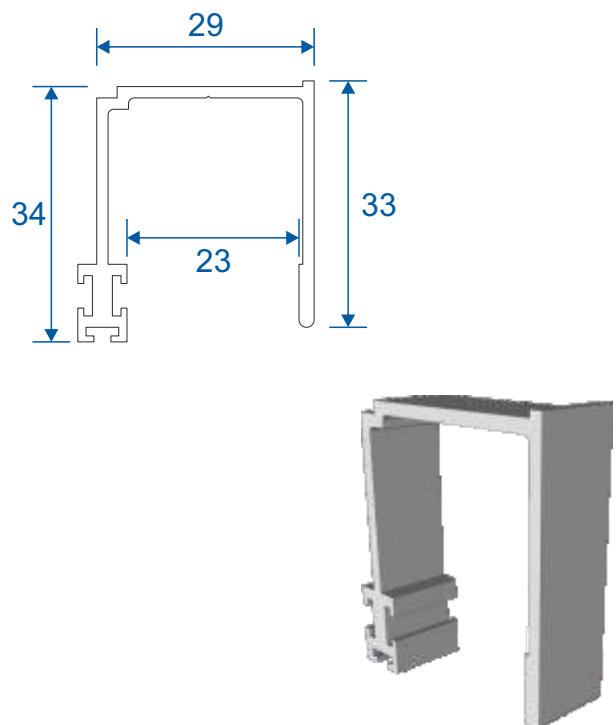

Vertical Slider Secondary

Heavy Duty Section Guide

DURATION
WINDOWS

Contents

Parts

Outer Frame	3
Panel Parts	4

Sections

Top, Bottom & Midrail Sections	5
Side Sections	6

Outer Frame

HD100 - Outer Frame (Bottom Track)

HD97 - Outer Frame (Sides)

HD98 - Outer Frame (Top)

HD99 - Outer Frame (Top Frame Adapter)

Panel Parts

HD46 - Panel Top & Bottom Rail

HD47 - Panel Jamb Rails

HD45 - Panel Interlock

HD101 - Panel Reverse Interlock

HD102 - Odd Leg Extension

Top, Bottom & Midrail

Sections

Sides

Sections

Prime Window Side