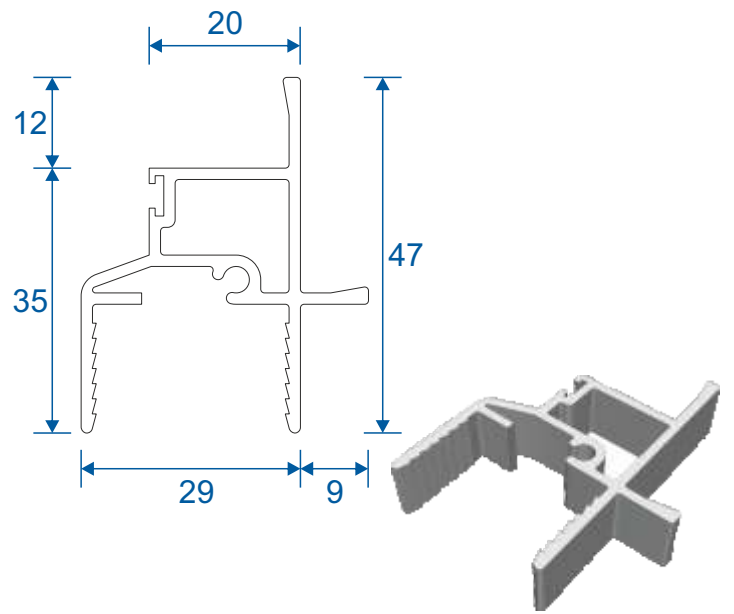

Vertical Slider Secondary

Heavy Duty Section Guide

DURATION
WINDOWS

Contents

Parts

Outer Frame	3
Panel Parts	4

Sections

Top, Bottom & Midrail Sections	5
Side Sections	6

Outer Frame

HD100 - Outer Frame (Bottom Track)

HD97 - Outer Frame (Sides)

HD98 - Outer Frame (Top)

HD99 - Outer Frame (Top Frame Adapter)

Panel Parts

HD46 - Panel Top & Bottom Rail

HD47 - Panel Jamb Rails

HD45 - Panel Interlock

HD101 - Panel Reverse Interlock

HD102 - Odd Leg Extension

Top, Bottom & Midrail

Sections

Sides

Sections

Prime Window Side

Interior Room Side

Main Office & Factory

Units 4-5, t: 01268 681612 (20 lines)
Charfleets Road, f: 01268 510058
Canvey Island, e: sales@duration.co.uk
Essex. SS8 0PQ w: www.duration.co.uk

Product Showroom