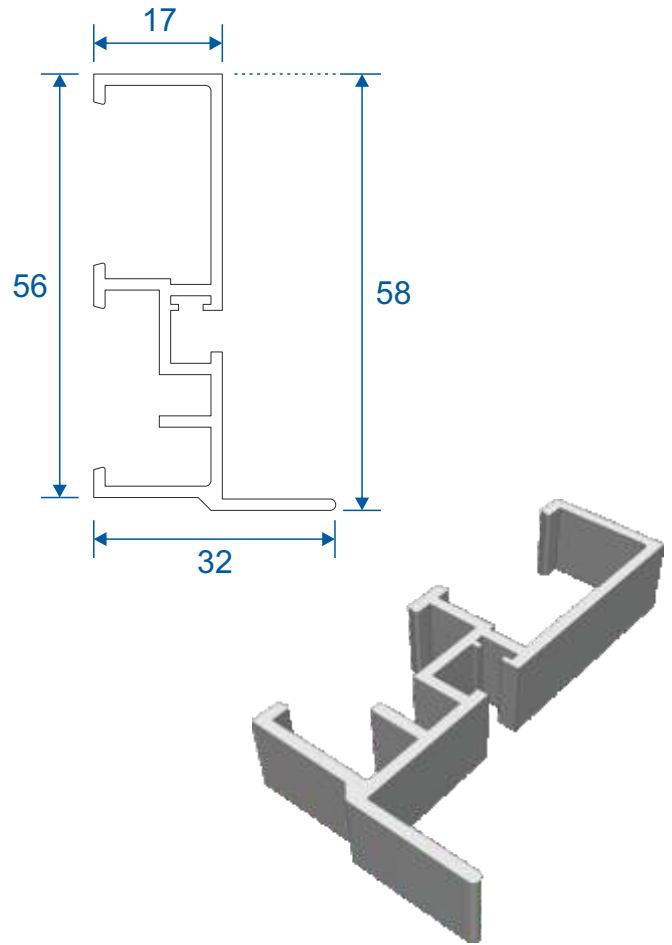

Vertical Slider Secondary

Heavy Duty Section Guide

DURATION
WINDOWS

Contents

Parts

Outer Frame	3
Panel Parts	4

Sections

Top, Bottom & Midrail Sections	5
Side Sections	6

Outer Frame

HD100 - Outer Frame (Bottom Track)

HD97 - Outer Frame (Sides)

HD98 - Outer Frame (Top)

HD99 - Outer Frame (Top Frame Adapter)

Panel Parts

HD46 - Panel Top & Bottom Rail

HD47 - Panel Jamb Rails

HD45 - Panel Interlock

HD101 - Panel Reverse Interlock

HD102 - Odd Leg Extension

Top, Bottom & Midrail

Sections

Sides

Sections

Prime Window Side