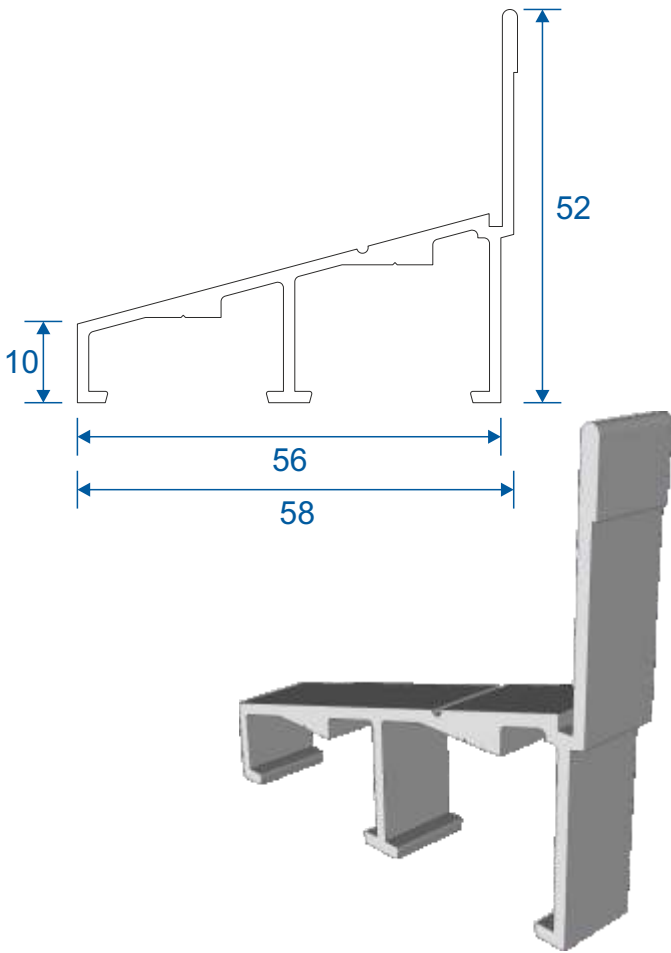

Vertical Slider Secondary

Heavy Duty Section Guide

DURATION
WINDOWS

Contents

Parts

Outer Frame	3
Panel Parts	4

Sections

Top, Bottom & Midrail Sections	5
Side Sections	6

Outer Frame

HD100 - Outer Frame (Bottom Track)

HD97 - Outer Frame (Sides)

HD98 - Outer Frame (Top)

HD99 - Outer Frame (Top Frame Adapter)

Panel Parts

HD46 - Panel Top & Bottom Rail

HD47 - Panel Jamb Rails

HD45 - Panel Interlock

HD101 - Panel Reverse Interlock

HD102 - Odd Leg Extension

Top, Bottom & Midrail

Sections

Sides

Sections

Prime Window Side