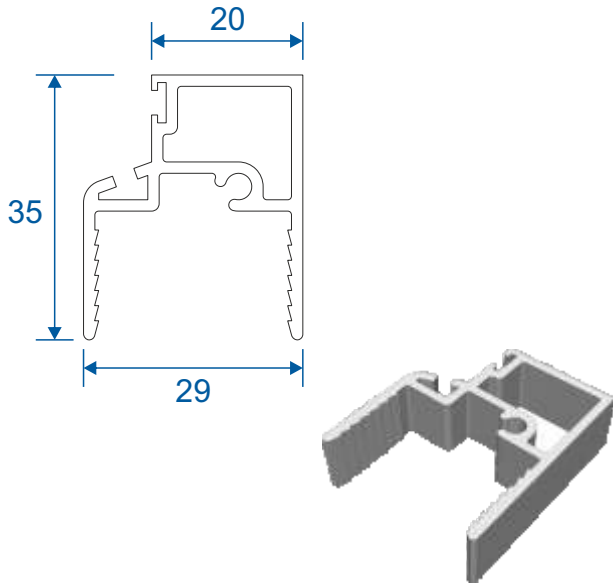

Vertical Slider Secondary

Heavy Duty Section Guide

DURATION
WINDOWS

Contents

Parts

Outer Frame	3
Panel Parts	4

Sections

Top, Bottom & Midrail Sections	5
Side Sections	6

Outer Frame

HD100 - Outer Frame (Bottom Track)

HD97 - Outer Frame (Sides)

HD98 - Outer Frame (Top)

HD99 - Outer Frame (Top Frame Adapter)

Panel Parts

HD46 - Panel Top & Bottom Rail

HD47 - Panel Jamb Rails

HD45 - Panel Interlock

HD101 - Panel Reverse Interlock

HD102 - Odd Leg Extension

Top, Bottom & Midrail

Sections

Sides

Sections

Prime Window Side