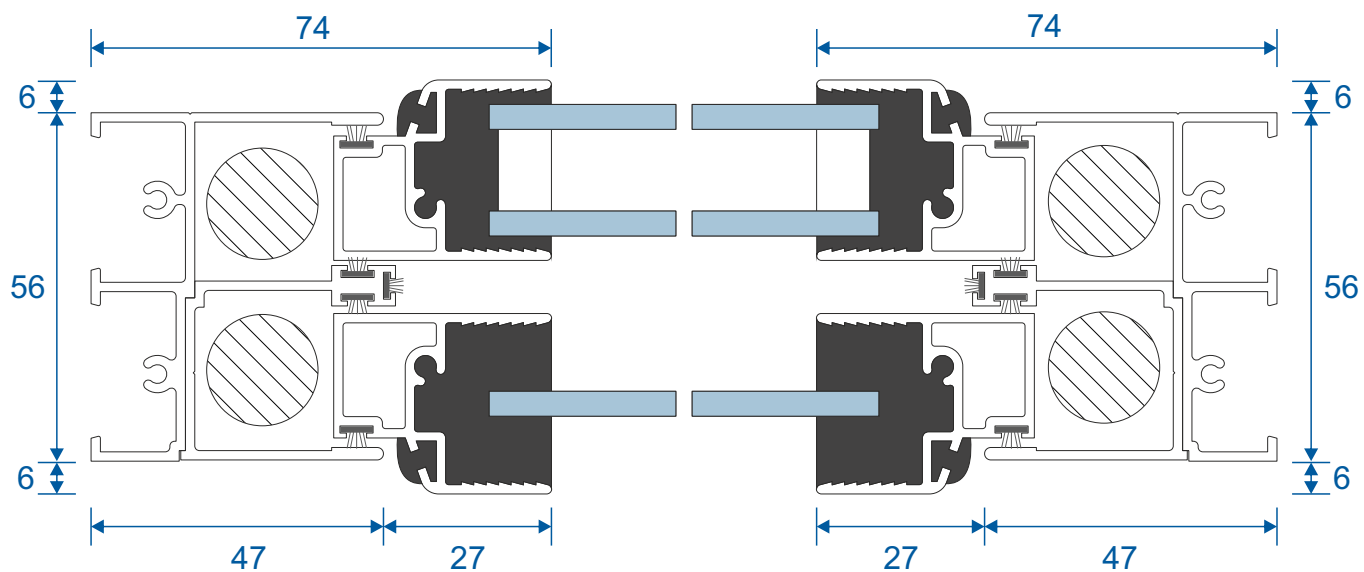

Outer Frame

HD100 - Outer Frame (Bottom Track)

HD97 - Outer Frame (Sides)

HD98 - Outer Frame (Top)

HD99 - Outer Frame (Top Frame Adapter)

Panel Parts

HD46 - Panel Top & Bottom Rail

HD47 - Panel Jamb Rails

HD45 - Panel Interlock

HD101 - Panel Reverse Interlock

HD102 - Odd Leg Extension

Top, Bottom & Midrail

Sections

Sides

Sections

Prime Window Side

Interior Room Side

Main Office & Factory

Units 4-5, t: 01268 681612 (20 lines)
Charfleets Road, f: 01268 510058
Canvey Island, e: sales@duration.co.uk
Essex. SS8 0PQ w: www.duration.co.uk

Product Showroom