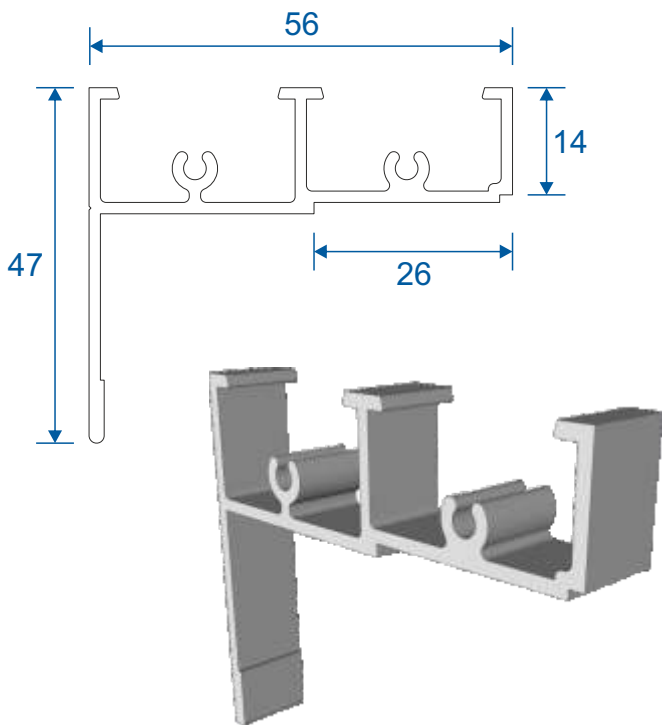

Vertical Slider Secondary

Heavy Duty Section Guide

DURATION
WINDOWS

Contents

Parts

Outer Frame	3
Panel Parts	4

Sections

Top, Bottom & Midrail Sections	5
Side Sections	6

Outer Frame

HD100 - Outer Frame (Bottom Track)

HD97 - Outer Frame (Sides)

HD98 - Outer Frame (Top)

HD99 - Outer Frame (Top Frame Adapter)

Panel Parts

HD46 - Panel Top & Bottom Rail

HD47 - Panel Jamb Rails

HD45 - Panel Interlock

HD101 - Panel Reverse Interlock

HD102 - Odd Leg Extension

Top, Bottom & Midrail

Sections

Sides

Sections

Prime Window Side