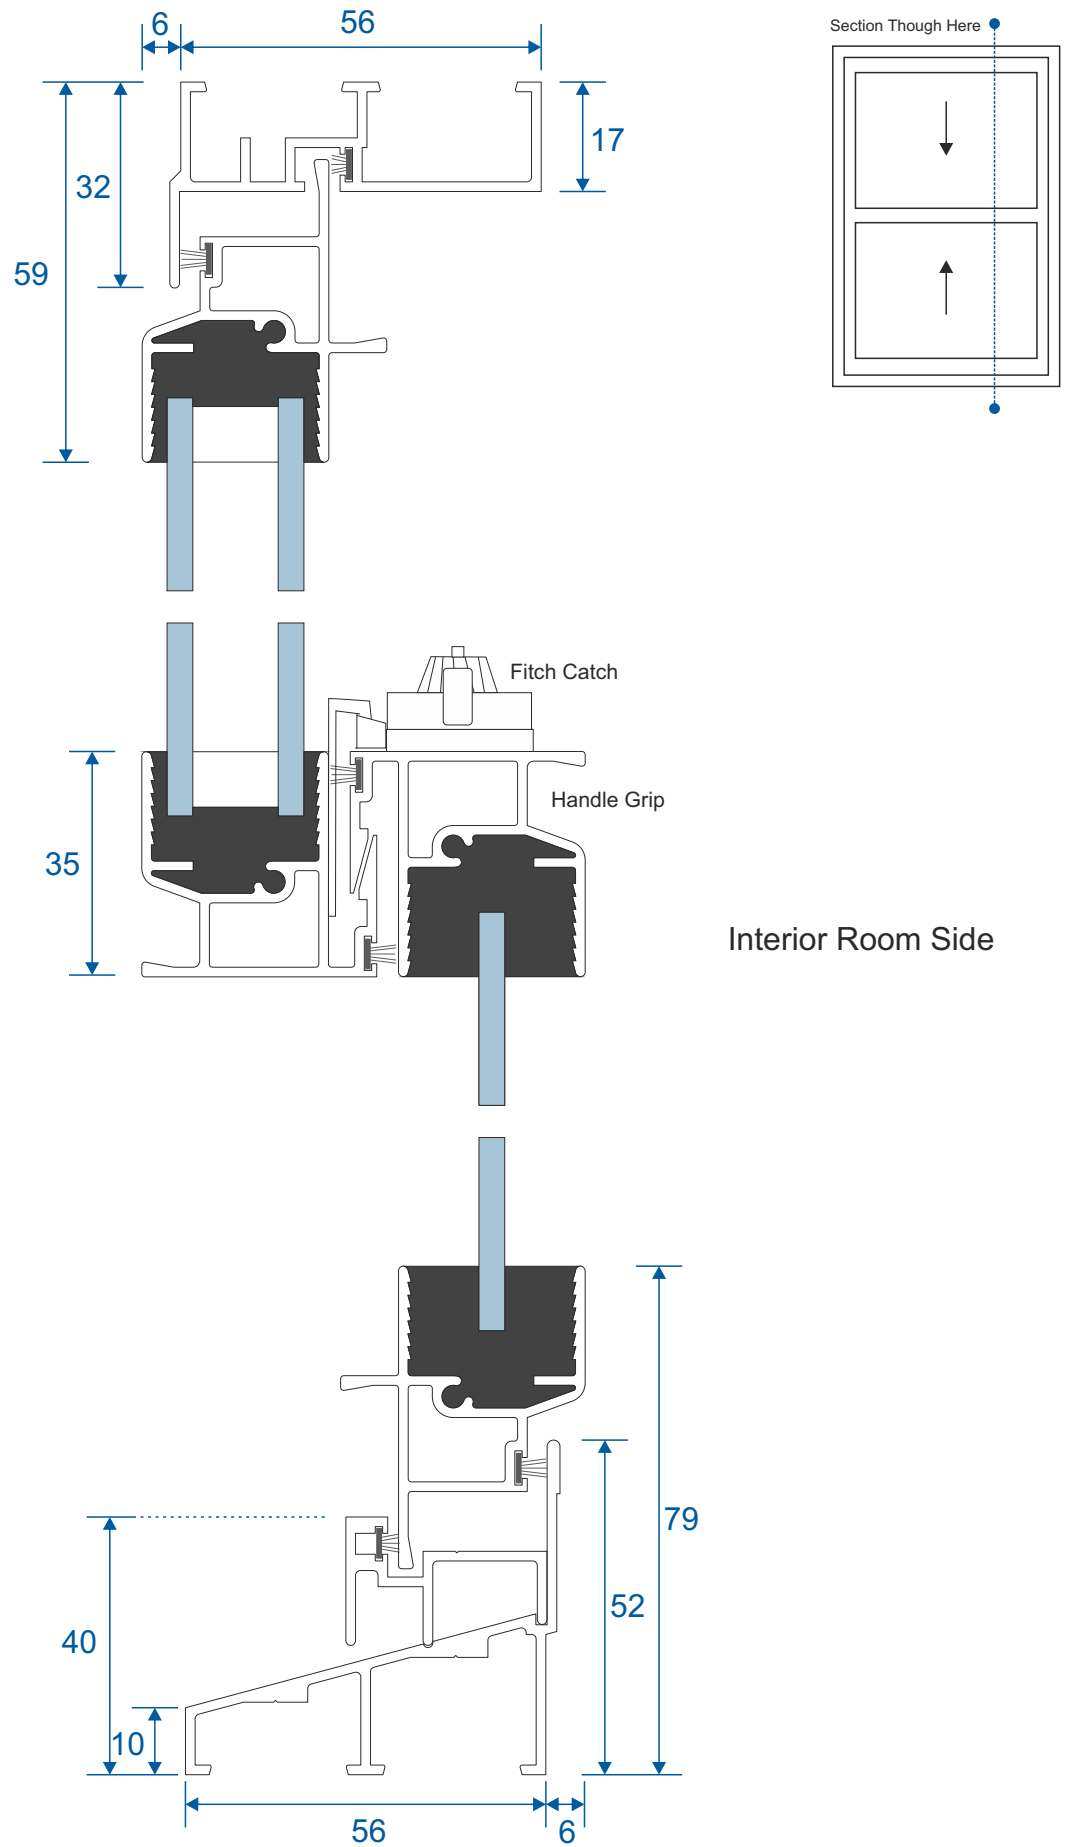

Vertical Slider Secondary

Heavy Duty Section Guide

DURATION
WINDOWS

Contents

Parts

Outer Frame	3
Panel Parts	4

Sections

Top, Bottom & Midrail Sections	5
Side Sections	6

Outer Frame

HD100 - Outer Frame (Bottom Track)

HD97 - Outer Frame (Sides)

HD98 - Outer Frame (Top)

HD99 - Outer Frame (Top Frame Adapter)

Panel Parts

HD46 - Panel Top & Bottom Rail

HD47 - Panel Jamb Rails

HD45 - Panel Interlock

HD101 - Panel Reverse Interlock

HD102 - Odd Leg Extension

Top, Bottom & Midrail

Sections

Sides

Sections

Prime Window Side