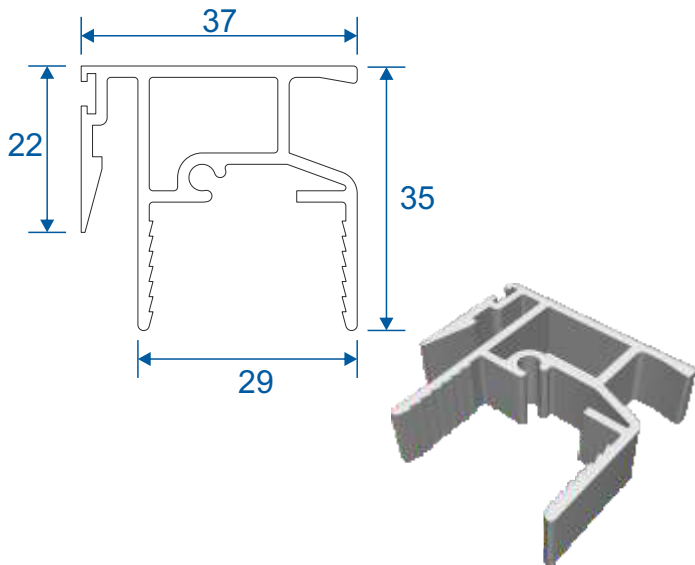

Vertical Slider Secondary

Heavy Duty Section Guide

DURATION
WINDOWS

Contents

Parts

Outer Frame	3
Panel Parts	4

Sections

Top, Bottom & Midrail Sections	5
Side Sections	6

Outer Frame

HD100 - Outer Frame (Bottom Track)

HD97 - Outer Frame (Sides)

HD98 - Outer Frame (Top)

HD99 - Outer Frame (Top Frame Adapter)

Panel Parts

HD46 - Panel Top & Bottom Rail

HD47 - Panel Jamb Rails

HD45 - Panel Interlock

HD101 - Panel Reverse Interlock

HD102 - Odd Leg Extension

Top, Bottom & Midrail

Sections

Sides

Sections

Prime Window Side

Interior Room Side

Main Office & Factory

Units 4-5, t: 01268 681612 (20 lines)
Charfleets Road, f: 01268 510058
Canvey Island, e: sales@duration.co.uk
Essex. SS8 0PQ w: www.duration.co.uk

Product Showroom