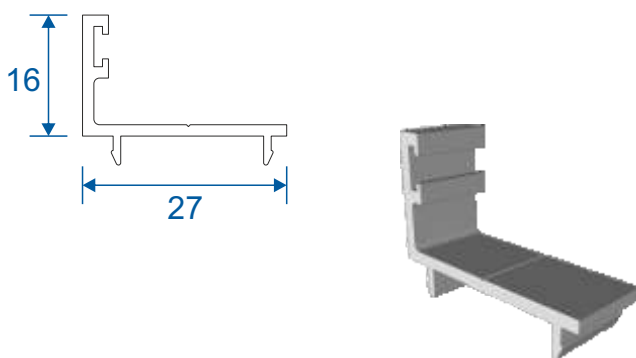

Vertical Slider Secondary

Heavy Duty Section Guide

DURATION
WINDOWS

Contents

Parts

Outer Frame	3
Panel Parts	4

Sections

Top, Bottom & Midrail Sections	5
Side Sections	6

Outer Frame

HD100 - Outer Frame (Bottom Track)

HD97 - Outer Frame (Sides)

HD98 - Outer Frame (Top)

HD99 - Outer Frame (Top Frame Adapter)

Panel Parts

HD46 - Panel Top & Bottom Rail

HD47 - Panel Jamb Rails

HD45 - Panel Interlock

HD101 - Panel Reverse Interlock

HD102 - Odd Leg Extension

Top, Bottom & Midrail

Sections

Sides

Sections

Prime Window Side