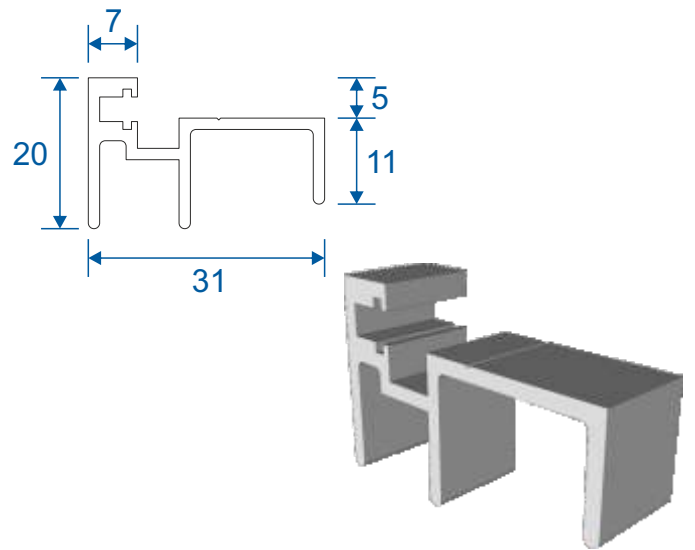

Vertical Slider Secondary

Heavy Duty Section Guide

DURATION
WINDOWS

Contents

Parts

Outer Frame	3
Panel Parts	4

Sections

Top, Bottom & Midrail Sections	5
Side Sections	6

Outer Frame

HD100 - Outer Frame (Bottom Track)

HD97 - Outer Frame (Sides)

HD98 - Outer Frame (Top)

HD99 - Outer Frame (Top Frame Adapter)

Panel Parts

HD46 - Panel Top & Bottom Rail

HD47 - Panel Jamb Rails

HD45 - Panel Interlock

HD101 - Panel Reverse Interlock

HD102 - Odd Leg Extension

Top, Bottom & Midrail

Sections

Sides

Sections

Prime Window Side

Interior Room Side

Main Office & Factory

Units 4-5, t: 01268 681612 (20 lines)
Charfleets Road, f: 01268 510058
Canvey Island, e: sales@duration.co.uk
Essex. SS8 0PQ w: www.duration.co.uk

Product Showroom